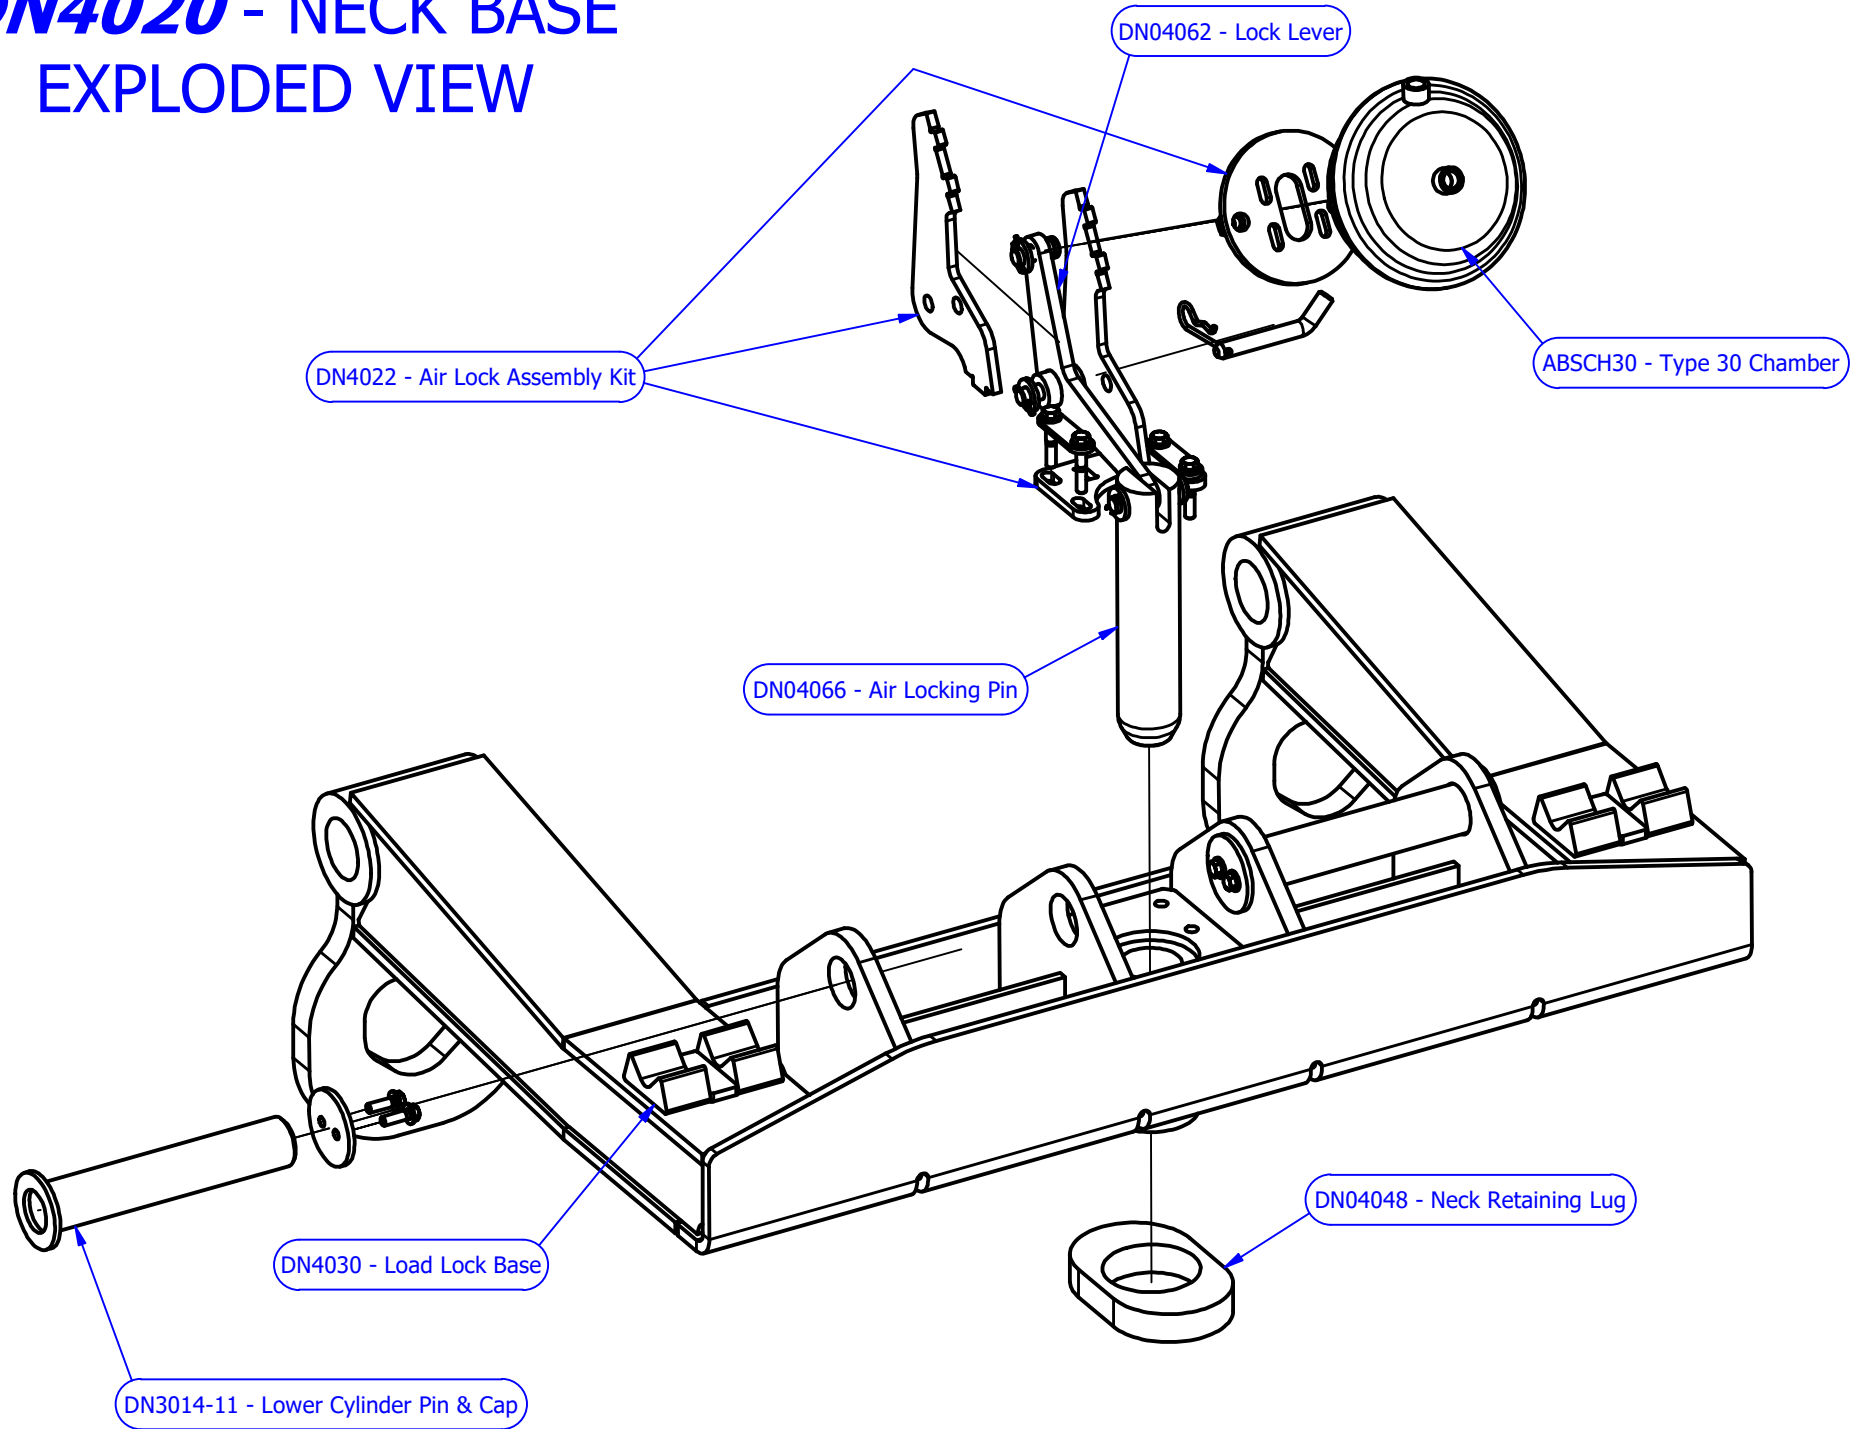

# DN3043-107-50-.75 - NECK EXPLODED VIEW

# ***DN4020*** - NECK BASE EXPLODED VIEW

DN1162-AG3518 - AG Tool Box

BUYL8816 - Tool Box Latch

DN05344RevDD MIDSHP - Aluminum Sideout Outrigger w/ MIDSHP LIGHT

DNWH02S - Chassis Wiring Harness

ELLTLED40R - Red LED 4" Rear Light

ELSTROBE - Amber LED 4" Strobe Light

ELGRO40- 4" Round Rubber Grommet

ELLTLED65A - 6.5" Oval Mid-Turn Light

ELGO65 - 6.5" Oval Rubber Grommet

ELLTLED25R - Red LED 2.50" Rear Light

BUY3009988 - Spring Latch

ELGRO20 - 2.50" Round Rubber Grommet

ELLTLEDTAG - License Plate Tag Light

SEA42323s - 4S/2M ABS Controller Valve (3 Axle)

ABSTANK12A - 12" Air Tank Single Port

SEA110500 - Spring Brake Valve (Brass)

DN1161 - AG Steel Outrigger