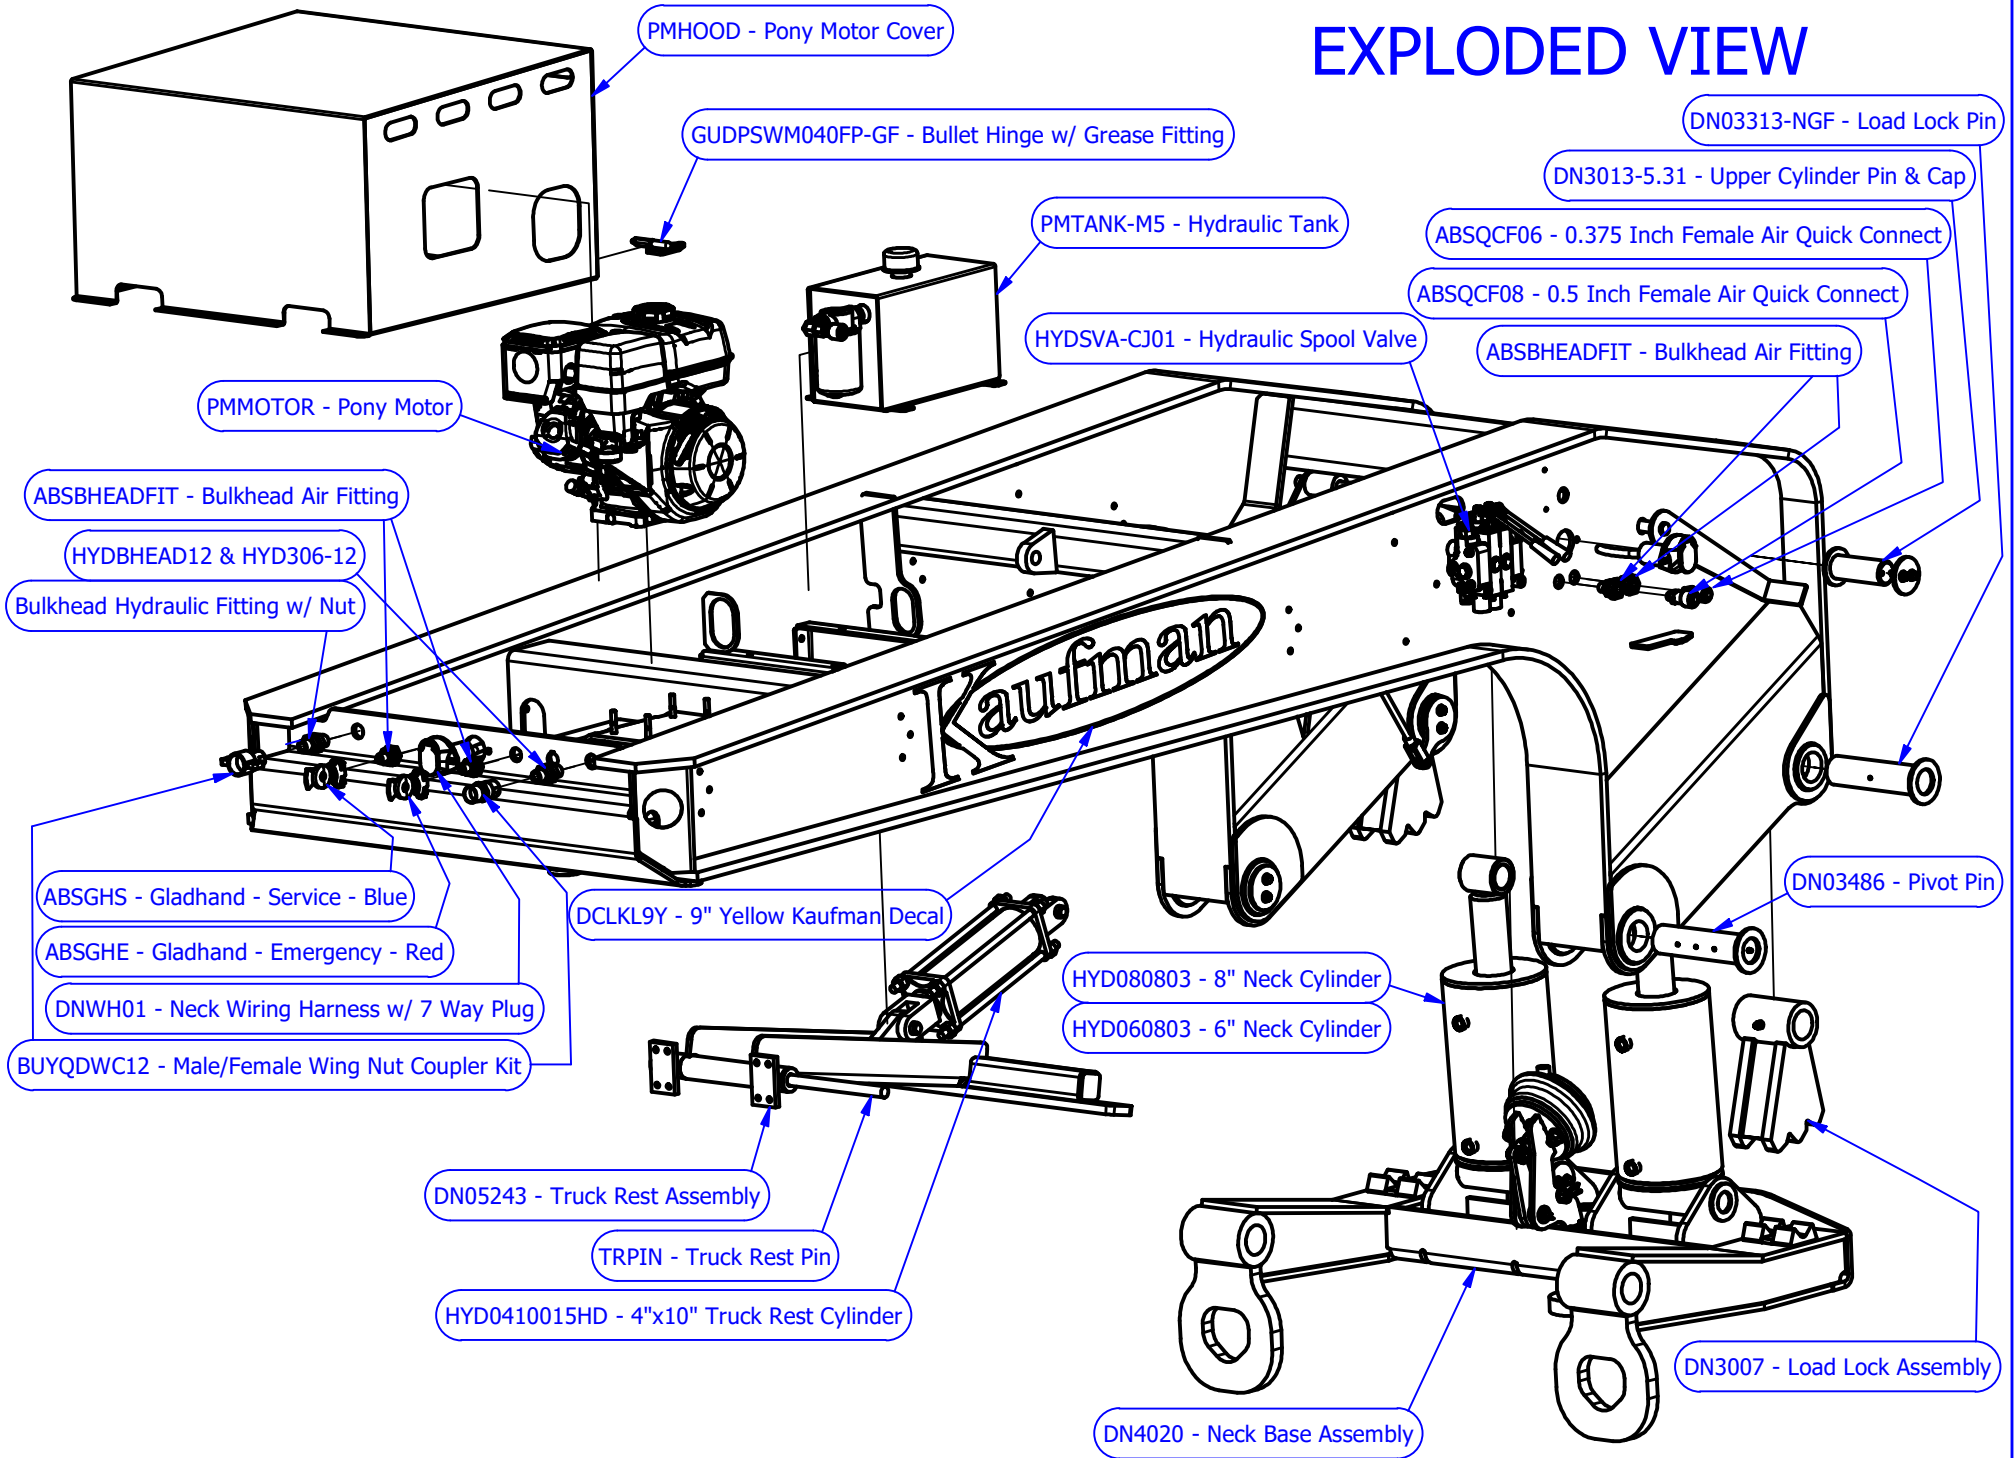

# DN3043-107-50-.75 - NECK EXPLODED VIEW

# ***DN4020*** - NECK BASE EXPLODED VIEW

DN1162-AG3518 - AG Tool Box

BUYL8816 - Tool Box Latch

DN05344RevDD MIDSHP - Aluminum Sideout Outrigger w/ MIDSHP LIGHT

DNWH02S - Chassis Wiring Harness

ELLTLED40R - Red LED 4" Rear Light

ELSTROBE - Amber LED 4" Strobe Light

ELGRO40- 4" Round Rubber Grommet

ELLTLED65A - 6.5" Oval Mid-Turn Light

ELGO65 - 6.5" Oval Rubber Grommet

ELLTLED25R - Red LED 2.50" Rear Light

BUY3009988 - Spring Latch

ELGRO20 - 2.50" Round Rubber Grommet

ELLTLEDTAG - License Plate Tag Light

SEA42323s - 4S/2M ABS Controller Valve (3 Axle)

ABSTANK12A - 12" Air Tank Single Port

SEA110500 - Spring Brake Valve (Brass)

DN1161 - AG Steel Outrigger