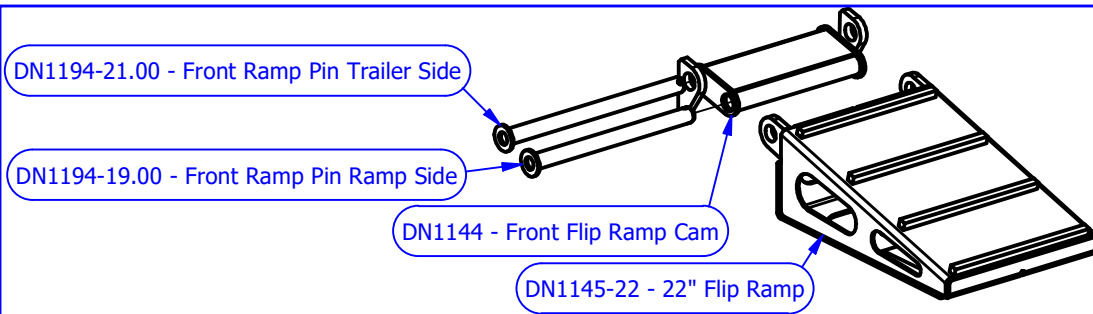

SEA152000 - Push Pull Valve

CABC0083 - Lift Bag (Double Bubble)

MF24x24 - 24" X 24" Mud Flap

ELLTLED25A - Amber LED 2.50" Light

CC23566 - Shock Absorber

CSAB07 - Goodyear Air Bag (Ridewell 260)

CSAB87 - Continental Air Bag (Cush or Ridewell 240)

## ***DN1145-22 - 22" FLIP RAMP EXPLODED VIEW***