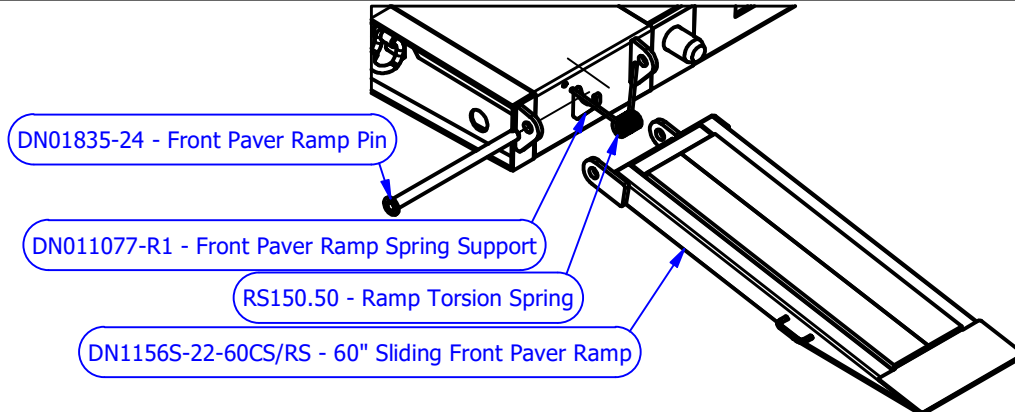

DN1156S-22-60CS/RS 60" PAVER RAMP EXPLODED VIEW