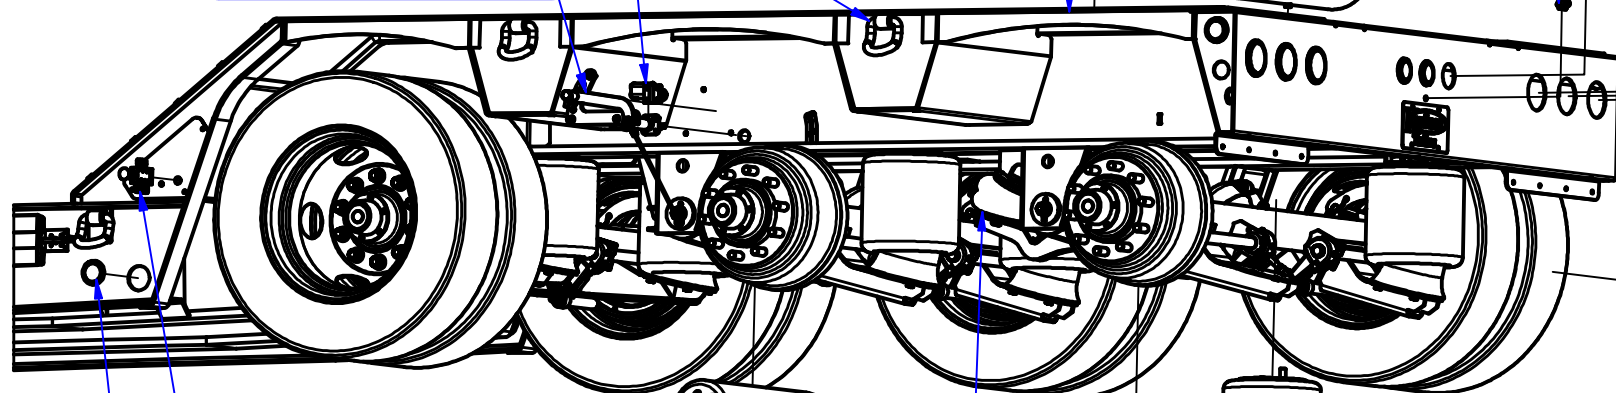

DN05344RevDD - Aluminum Sideout Outrigger

DR1BENT - 1" Bent D Ring

ABSPPV - Air Protection Valve (Aluminum)

RID6320CGAE01 - Height Control Valve (Blue)

BAWC - Break Away Kit w/ Charger

ADJHCVPKG - Adjustable Lever HCV