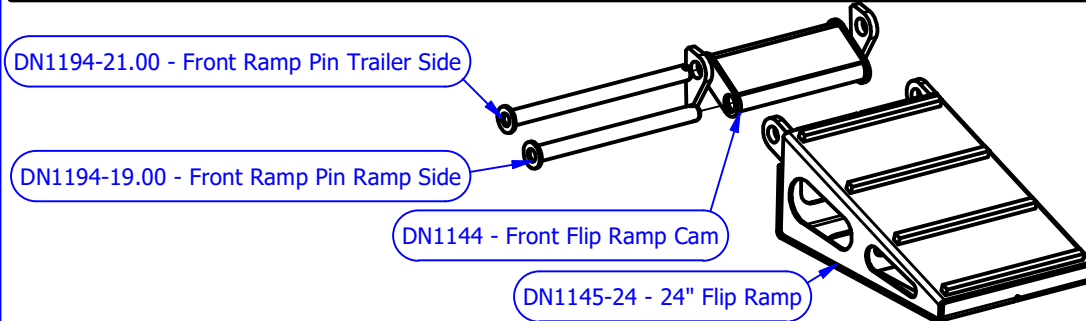

DN1145-24 - 24" FLIP RAMP EXPLODED VIEW