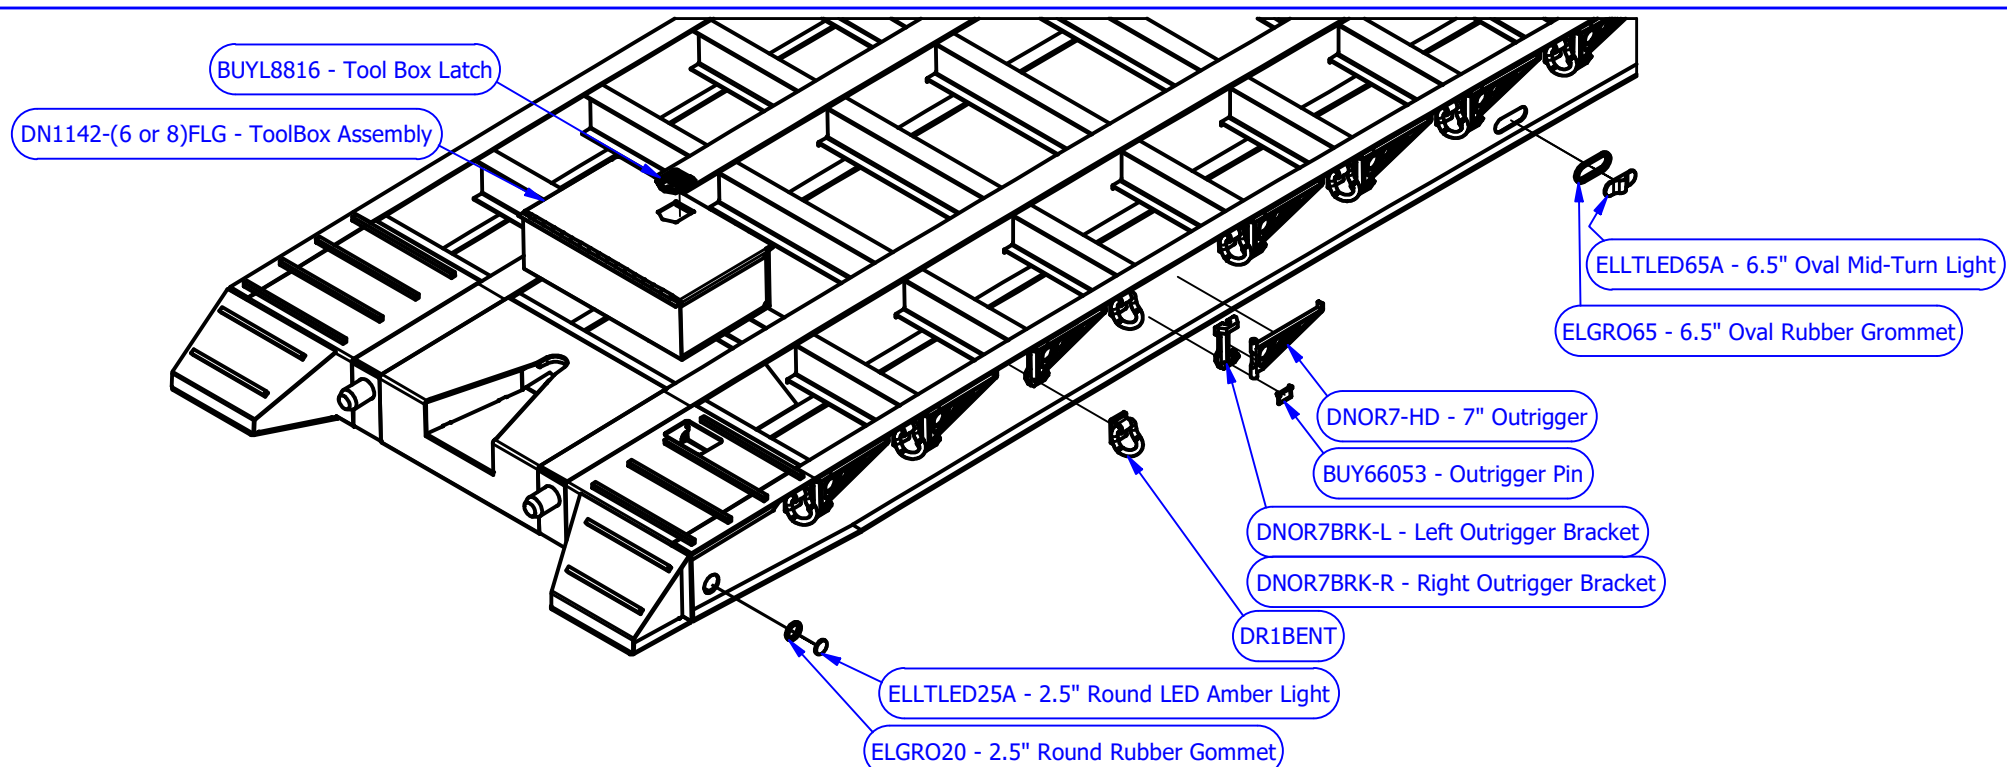

# DN3043-107-50-.75 - NECK EXPLODED VIEW

# ***DN4020*** - NECK BASE EXPLODED VIEW

DN1162-AG3518 - AG Tool Box

BUYL8816 - Tool Box Latch

DN05344RevDD MIDSHP - Aluminum Sideout Outrigger w/ MIDSHP LIGHT

DNWH02S - Chassis Wiring Harness

ELLTLED40R - Red LED 4" Rear Light

ELSTROBE - Amber LED 4" Strobe Light

ELGRO40- 4" Round Rubber Grommet

ELLTLED65A - 6.5" Oval Mid-Turn Light

ELGO65 - 6.5" Oval Rubber Grommet

ELLTLED25R - Red LED 2.50" Rear Light

BUY3009988 - Spring Latch

ELGRO20 - 2.50" Round Rubber Grommet

ELLTLEDTAG - License Plate Tag Light

SEA42323s - 4S/2M ABS Controller Valve (3 Axle)

ABSTANK12A - 12" Air Tank Single Port

SEA110500 - Spring Brake Valve (Brass)

DN1161 - AG Steel Outrigger